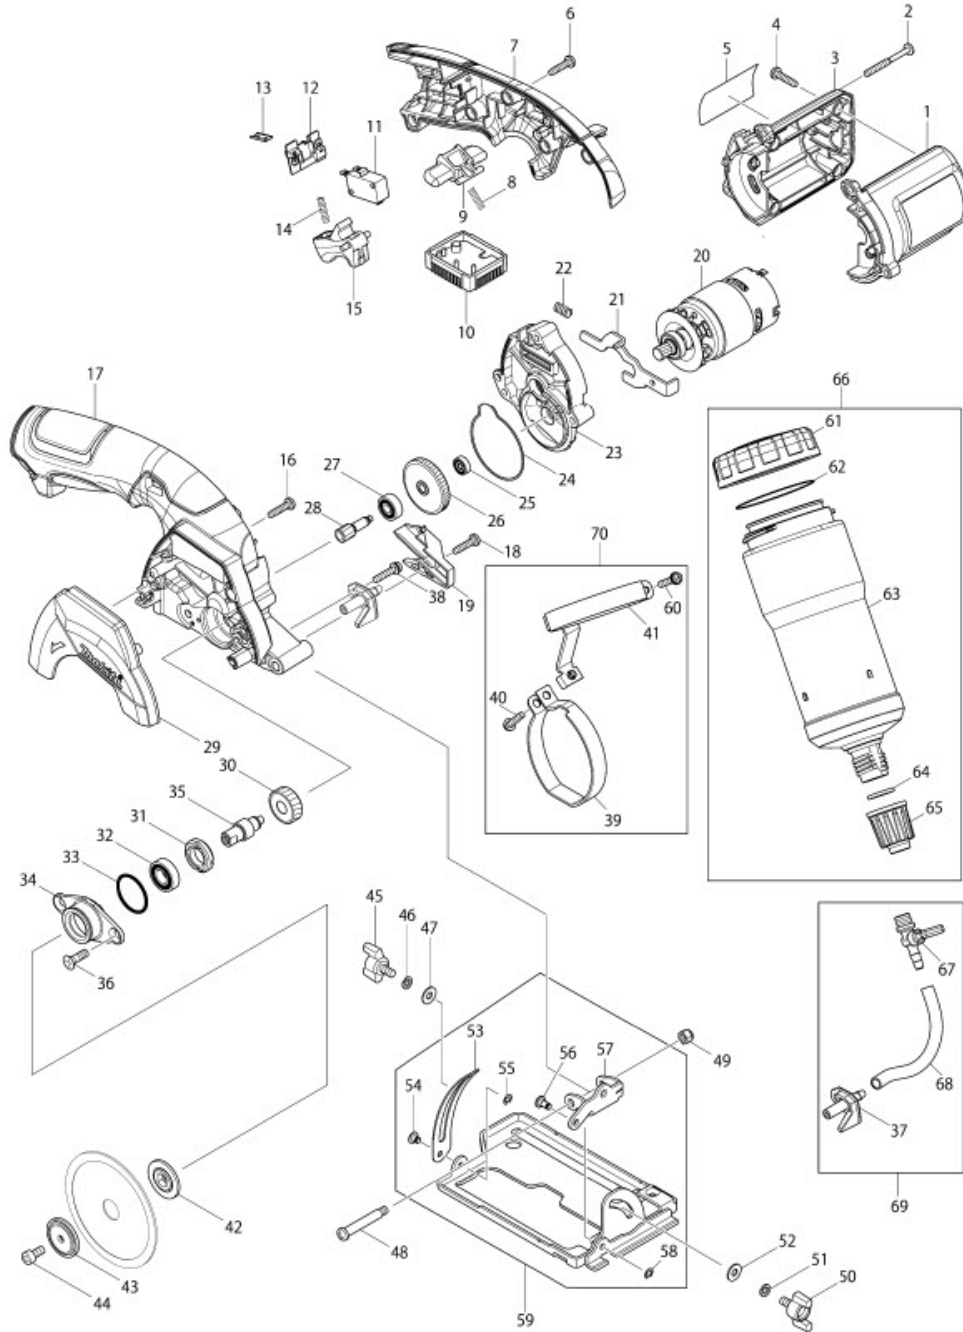

Part Diagram

Model No.CC300D 85MM CORDLESS CUTTER

Item	Sub	Parts No.	Parts Description	Qty
1		188941-1	MOTOR HOUSING SET	1
1	D10		INC. 3	
2		266560-4	TAPPING SCREW 4X40	3
3		188941-1	MOTOR HOUSING SET	1
3	D10		INC. 1	
4		265995-6	TAPPING SCREW 4X18	4
5		896666-0	CC300D NAME PLATE	1
6		265995-6	TAPPING SCREW 4X18	5
7		187282-2	HANDLE SET	1
7	C10	263002-9	RUBBER PIN 4	1
7	D10		INC. 17	
8		231469-9	COMPRESSION SPRING 4	1
9		419664-3	LOCK OFF LEVER	1
10		638892-3	CONTROLLER UNIT	1
010-1		632L89-8	CONTROLLER UNIT	1
11		651891-8	SWITCH V-15-3A6	1
12		643830-2	TERMINAL	1
13		345998-7	SET PLATE	1
14		231469-9	COMPRESSION SPRING 4	1
15		419665-1	SWITCH LEVER	1
16		265995-6	TAPPING SCREW 4X18	2
17		187282-2	HANDLE SET	1
17	C10	263002-9	RUBBER PIN 4	1
17	D10		INC. 7	
18		265995-6	TAPPING SCREW 4X18	1
19		452234-5	DUCT	1
20		629885-1	DC MOTOR	1
21		346337-4	SHAFT LOCK	1
22		233117-6	COMPRESSION SPRING 6	1
23		140625-9	GEAR HOUSING COMPLETE	1
023A	C10	213325-5	O RING 19	1
023B	C10	213325-5	O RING 19	1
24		424358-7	PACKING	1
25		210036-3	BALL BEARING 604ZZ	1
26		227737-6	HELICAL GEAR 47	1
27		210028-2	BALL BEARING 606ZZ	1
28		227735-0	HELICAL GEAR 9B	1
029-1		454833-9	BLADE COVER	1
30		227736-8	HELICAL GEAR 28	1
31		285847-5	BEARING RETAINER 14-23	1
32		210069-8	BALL BEARING 6900DDW	1
33		213435-8	O RING 26	1
34		318660-7	BEARING BOX	1
35		325983-6	SPINDLE	1
36		265034-2	+ COUNTERSUNK HEAD SCREW M5X16	2
37		453555-8	NOZZLE	1
38		911138-5	P.H.SCREW M4X20 WITH WR	1
39		346578-2	BAND B	1
40		911138-5	P.H.SCREW M4X20 WITH WR	1
41		346579-0	TANK HOLDER	1
42		224435-3	INNER FLANGE 28	1
43		224177-9	OUTER FLANGE 28	1
44		922212-4	HEX. SOCKET HEAD BOLT M5X12	1
45		265760-3	THUMB SCREW M5X10	1
46		942101-7	SPRING WASHER 5	1
046-1		253427-5	SPRING WASHER 5	1
47		941101-4	FLAT WASHER 5	1
48		265056-2	+ PAN HEAD SCREW M5	1